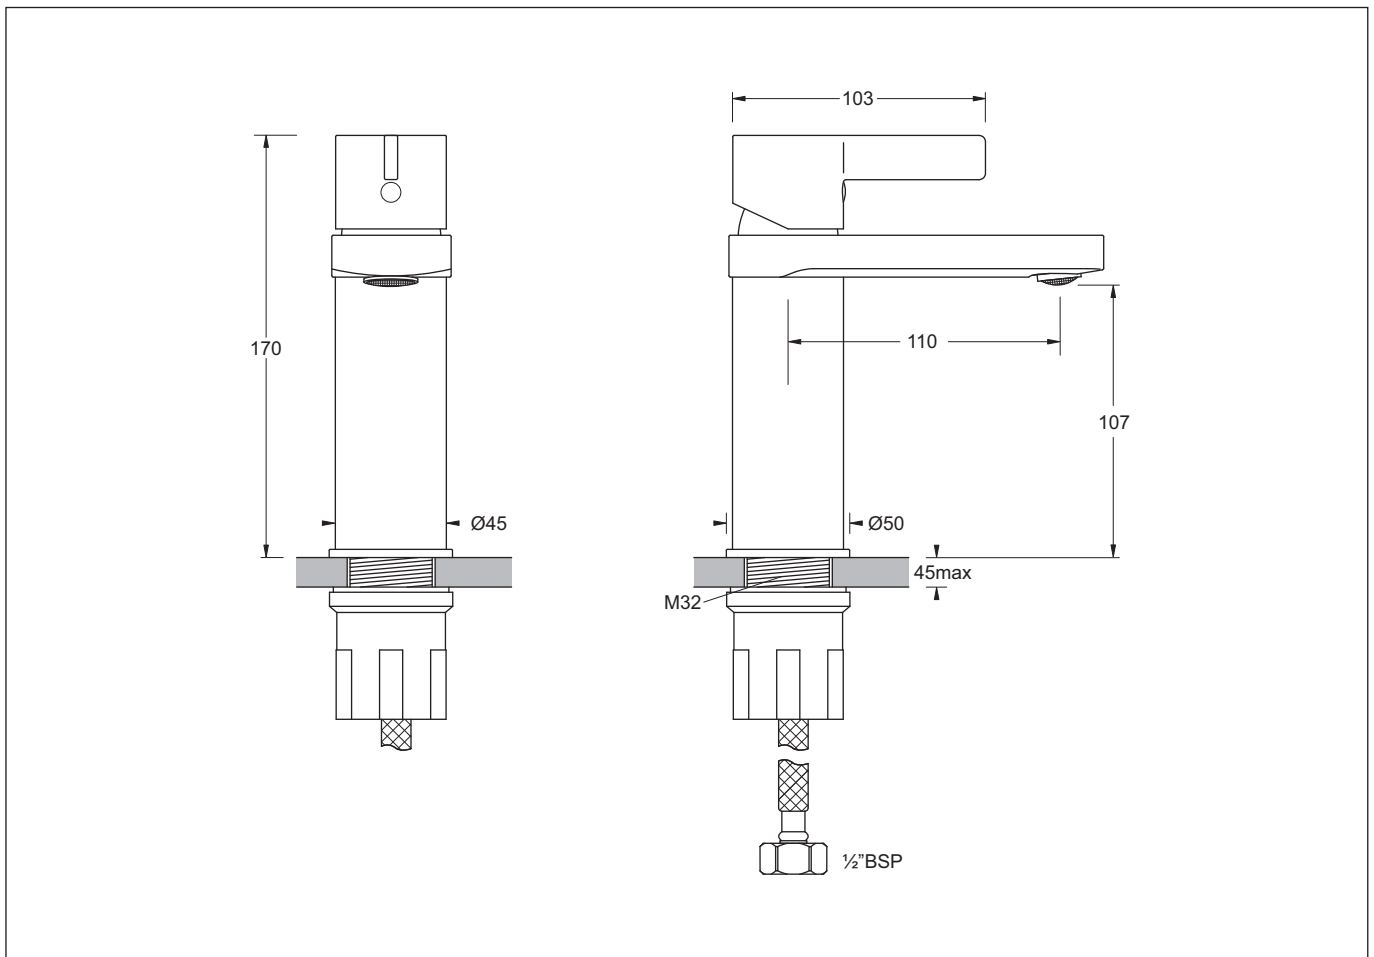

SINGLE LEVER MIXER TAP

G E M I N I

- Attractively styled basin mixer with a fixed spout
- Single lever activation with a vertical lever design style
- Rectangular spout pattern with aerator
- Quality 35mm diameter ceramic disc provides accurate flow and mixing temperature control
- Simple water supply connection via two fitted flexihoses
- Easy-to-use backnut arrangement for simple fitting

Provided

Item	Description	Code
Tapware	Madeira Basin Mixer	MTM121
Installation	Instructions	✓

All dimensions are in millimetres and are subject to normal manufacturing variation.
As product development is ongoing Gemini reserves the right to vary specifications without notice